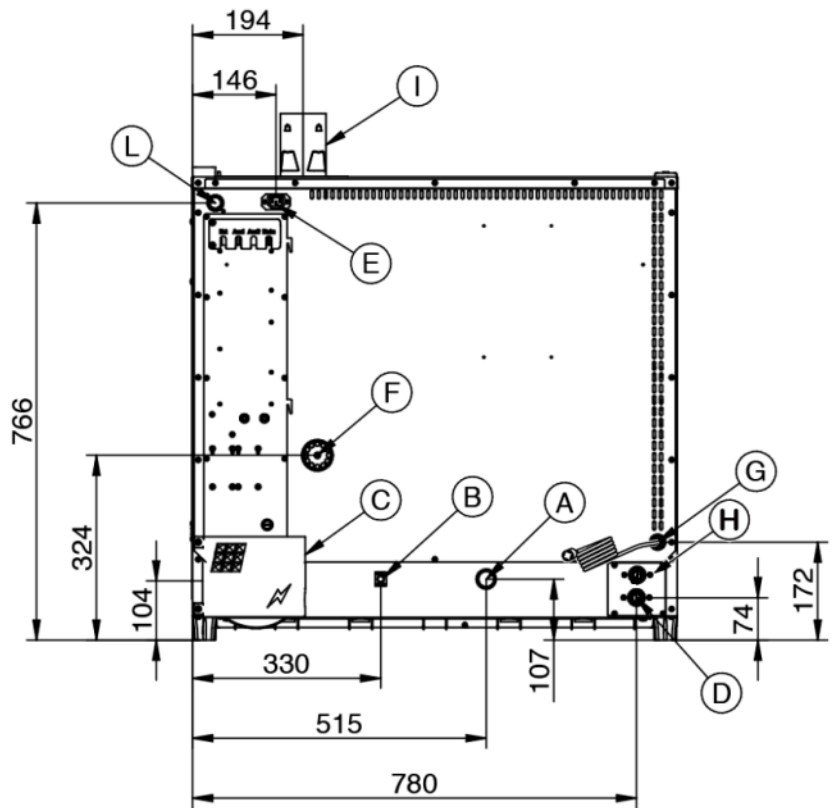

## Gourmet 7T-L Classic

Gas Supply

CODE: 926007420

Trays	7T GN 1/1
Outside dimension	850 L x 930 P x 940 H mm
Tray distance	65 mm
Power	14,5 kW - 12.470 Kcal/h (*) - Ele. 0,85 kW
Weight	102 Kg
Max temperature	270° C
Power supply	400 V ~ 3PH + N + PE 400 V ~ 2PH + N + PE 230 V ~ 3PH + PE 230 V ~ 1PH + N + PE 50-60 Hz

### Options

Heart probe MultiBakePOINT	Fat collection BakeFAT	Left door opening
Data logger for USB connection		

Gourmet 7T-L Classic

Gas Supply

**Legend**

- A - Drain liquid Ø 30mm
- B - Equipotential terminal comb
- C - Electric supply 0,85 kW
- D - Water inlet 3/4" steam
- E - Extracting hood supply
- F - Steam exhaust Ø 50mm

- G - Inlet for Clean and Care
- H - Water inlet 3/4" washing
- I - Ø 80mm Combustion chamber fumes exhaust
- L - Gas supply inlet 3/4"

Gourmet 7T-L Classic

Gas Supply

Supply and Connections

Packaging

Packing size:	920 L x 1000 P x 1070 H mm
Net weight:	102 Kg
Gross weight:	112 Kg