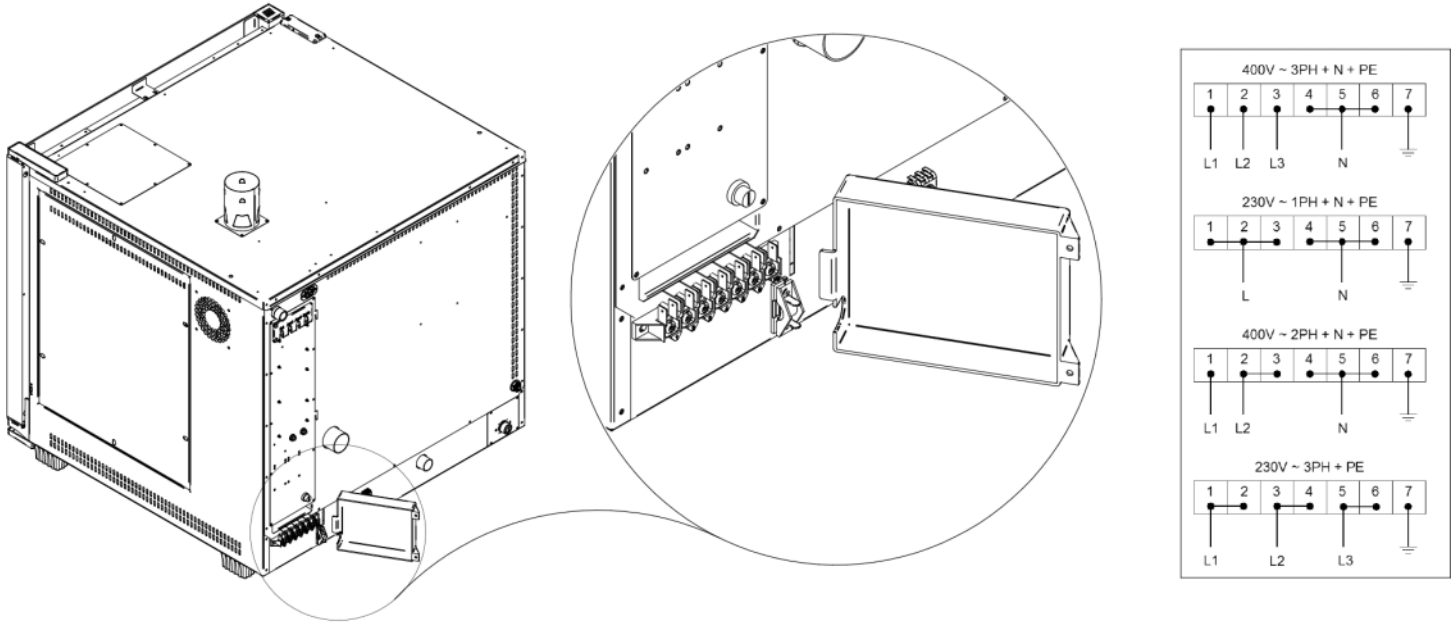

## Gourmet 7T-L Classic

Gas Supply

CODE: 926007420

Trays	7T GN 1/1
Outside dimension	850 L x 930 P x 940 H mm
Tray distance	65 mm
Power	14,5 kW - 12.470 Kcal/h (*) - Ele. 0,85 kW
Weight	102 Kg
Max temperature	270° C
Power supply	400 V ~ 3PH + N + PE 400 V ~ 2PH + N + PE 230 V ~ 3PH + PE 230 V ~ 1PH + N + PE 50-60 Hz

### Options

Heart probe MultiBakePOINT	Fat collection BakeFAT	Left door opening
Data logger for USB connection		

Gourmet 7T-L Classic

Gas Supply

**Legend**

- A - Drain liquid Ø 30mm
- B - Equipotential terminal comb
- C - Electric supply 0,85 kW
- D - Water inlet 3/4" steam
- E - Extracting hood supply
- F - Steam exhaust Ø 50mm

- G - Inlet for Clean and Care
- H - Water inlet 3/4" washing
- I - Ø 80mm Combustion chamber fumes exhaust
- L - Gas supply inlet 3/4"

Gourmet 7T-L Classic

Gas Supply

Supply and Connections

Packaging

Packing size:	920 L x 1000 P x 1070 H mm
Net weight:	102 Kg
Gross weight:	112 Kg