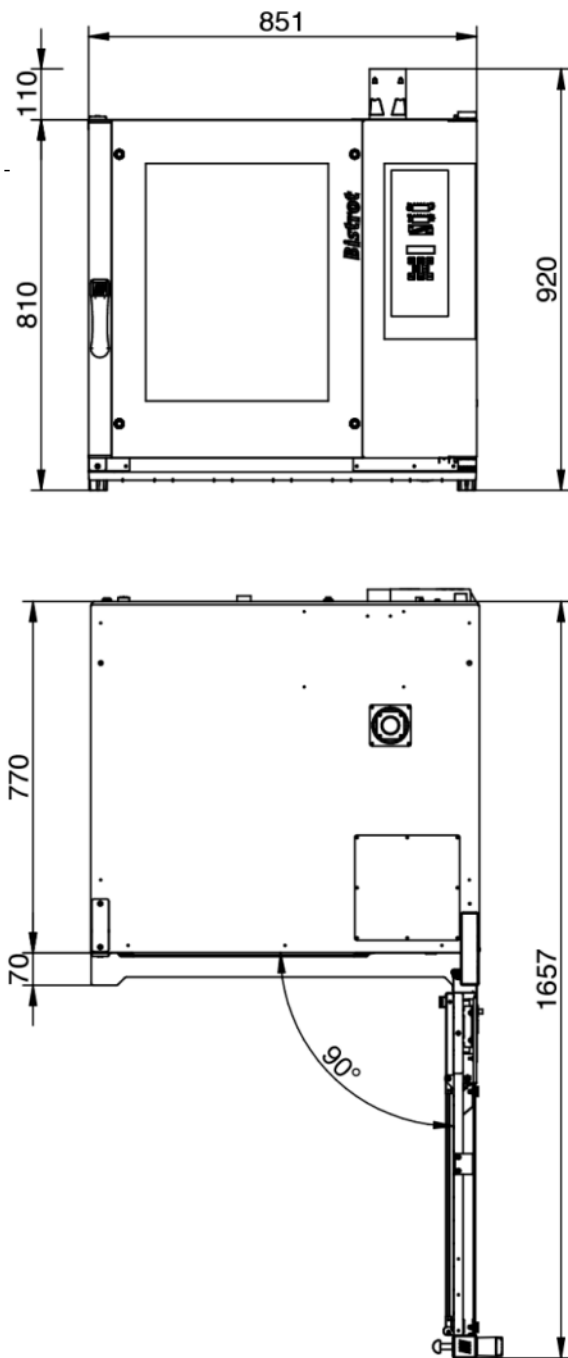

## Gourmet 7T-L Classic

Gas Supply

CODE: 926007420

Trays	7T GN 1/1
Outside dimension	850 L x 930 P x 940 H mm
Tray distance	65 mm
Power	14,5 kW - 12.470 Kcal/h (*) - Ele. 0,85 kW
Weight	102 Kg
Max temperature	270° C
Power supply	400 V ~ 3PH + N + PE 400 V ~ 2PH + N + PE 230 V ~ 3PH + PE 230 V ~ 1PH + N + PE 50-60 Hz

### Options

Heart probe MultiBakePOINT	Fat collection BakeFAT	Left door opening
Data logger for USB connection		

Gourmet 7T-L Classic

Gas Supply

**Legend**

- A - Drain liquid Ø 30mm
- B - Equipotential terminal comb
- C - Electric supply 0,85 kW
- D - Water inlet 3/4" steam
- E - Extracting hood supply
- F - Steam exhaust Ø 50mm

- G - Inlet for Clean and Care
- H - Water inlet 3/4" washing
- I - Ø 80mm Combustion chamber fumes exhaust
- L - Gas supply inlet 3/4"

Gourmet 7T-L Classic

Gas Supply

Supply and Connections

Packaging

Packing size:	920 L x 1000 P x 1070 H mm
Net weight:	102 Kg
Gross weight:	112 Kg