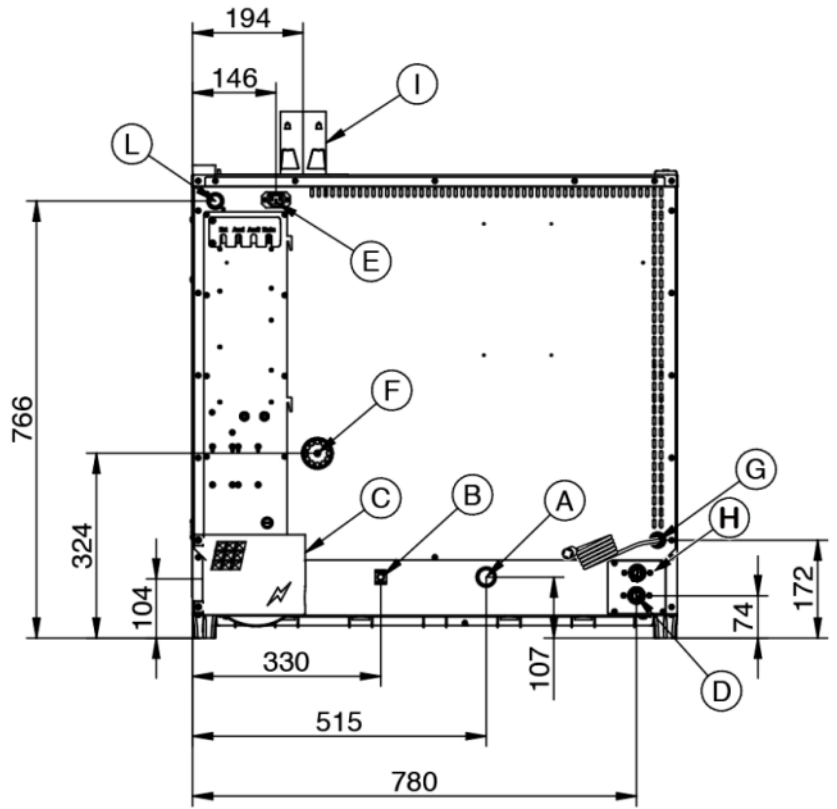

Gourmet 7T-L Classic

Gas Supply

CODE: 926007420

Trays	7T GN 1/1
Outside dimension	850 L x 930 P x 940 H mm
Tray distance	65 mm
Power	14,5 kW - 12.470 Kcal/h (*) - Ele. 0,85 kW
Weight	102 Kg
Max temperature	270° C
Power supply	400 V ~ 3PH + N + PE 400 V ~ 2PH + N + PE 230 V ~ 3PH + PE 230 V ~ 1PH + N + PE 50-60 Hz

Options

Heart probe MultiBakePOINT	Fat collection BakeFAT	Left door opening
Data logger for USB connection		

Gourmet 7T-L Classic

Gas Supply

Legend

- A - Drain liquid Ø 30mm
- B - Equipotential terminal comb
- C - Electric supply 0,85 kW
- D - Water inlet 3/4" steam
- E - Extracting hood supply
- F - Steam exhaust Ø 50mm

- G - Inlet for Clean and Care
- H - Water inlet 3/4" washing
- I - Ø 80mm Combustion chamber fumes exhaust
- L - Gas supply inlet 3/4"

Gourmet 7T-L Classic

Gas Supply

Supply and Connections

Packaging

Packing size:	920 L x 1000 P x 1070 H mm
Net weight:	102 Kg
Gross weight:	112 Kg