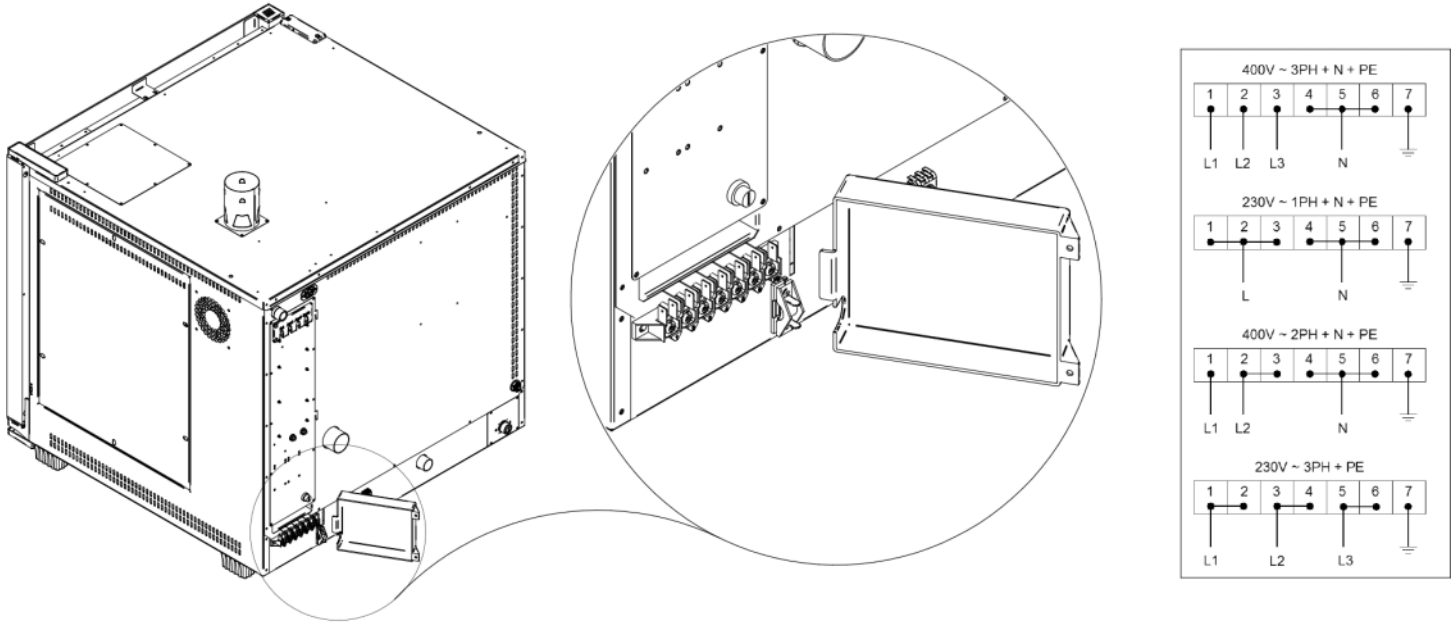

Gourmet 7T-L Classic

Gas Supply

CODE: 926007420

Trays	7T GN 1/1
Outside dimension	850 L x 930 P x 940 H mm
Tray distance	65 mm
Power	14,5 kW - 12.470 Kcal/h (*) - Ele. 0,85 kW
Weight	102 Kg
Max temperature	270° C
Power supply	400 V ~ 3PH + N + PE 400 V ~ 2PH + N + PE 230 V ~ 3PH + PE 230 V ~ 1PH + N + PE 50-60 Hz

Options

Heart probe MultiBakePOINT	Fat collection BakeFAT	Left door opening
Data logger for USB connection		

Gourmet 7T-L Classic

Gas Supply

Legend

- A - Drain liquid Ø 30mm
- B - Equipotential terminal comb
- C - Electric supply 0,85 kW
- D - Water inlet 3/4" steam
- E - Extracting hood supply
- F - Steam exhaust Ø 50mm

- G - Inlet for Clean and Care
- H - Water inlet 3/4" washing
- I - Ø 80mm Combustion chamber fumes exhaust
- L - Gas supply inlet 3/4"

Gourmet 7T-L Classic

Gas Supply

Supply and Connections

Packaging

Packing size:	920 L x 1000 P x 1070 H mm
Net weight:	102 Kg
Gross weight:	112 Kg