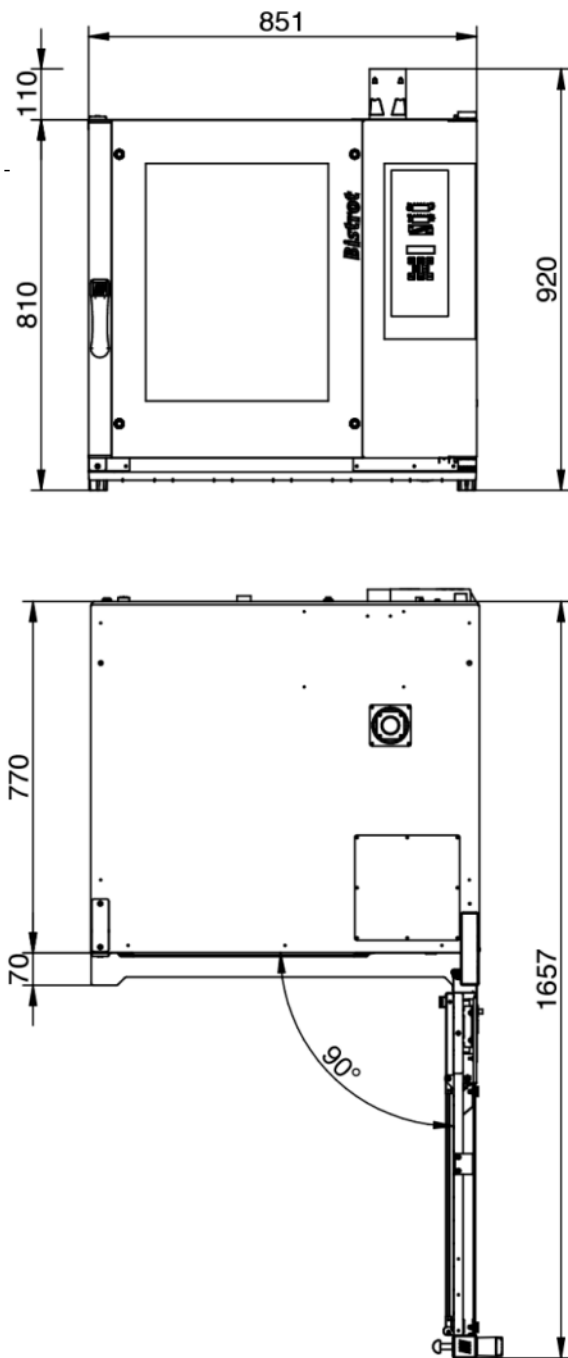

Gourmet 7T-L Classic

Gas Supply

CODE: 926007420

Trays	7T GN 1/1
Outside dimension	850 L x 930 P x 940 H mm
Tray distance	65 mm
Power	14,5 kW - 12.470 Kcal/h (*) - Ele. 0,85 kW
Weight	102 Kg
Max temperature	270° C
Power supply	400 V ~ 3PH + N + PE 400 V ~ 2PH + N + PE 230 V ~ 3PH + PE 230 V ~ 1PH + N + PE 50-60 Hz

Options

Heart probe MultiBakePOINT	Fat collection BakeFAT	Left door opening
Data logger for USB connection		

Gourmet 7T-L Classic

Gas Supply

Legend

- A - Drain liquid Ø 30mm
- B - Equipotential terminal comb
- C - Electric supply 0,85 kW
- D - Water inlet 3/4" steam
- E - Extracting hood supply
- F - Steam exhaust Ø 50mm

- G - Inlet for Clean and Care
- H - Water inlet 3/4" washing
- I - Ø 80mm Combustion chamber fumes exhaust
- L - Gas supply inlet 3/4"

Gourmet 7T-L Classic

Gas Supply

Supply and Connections

Packaging

Packing size:	920 L x 1000 P x 1070 H mm
Net weight:	102 Kg
Gross weight:	112 Kg