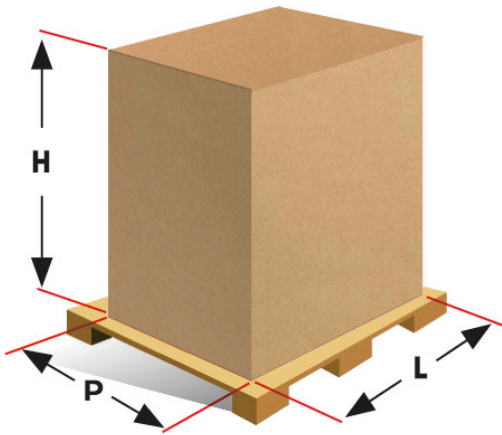

- G - Inlet for Clean and Care
- H - Water inlet 3/4" washing
- I - Ø 80mm Combustion chamber fumes exhaust
- L - Gas supply inlet 3/4"

Gourmet 7T-L Classic

Gas Supply

Supply and Connections

Packaging

Packing size:	920 L x 1000 P x 1070 H mm
Net weight:	102 Kg
Gross weight:	112 Kg