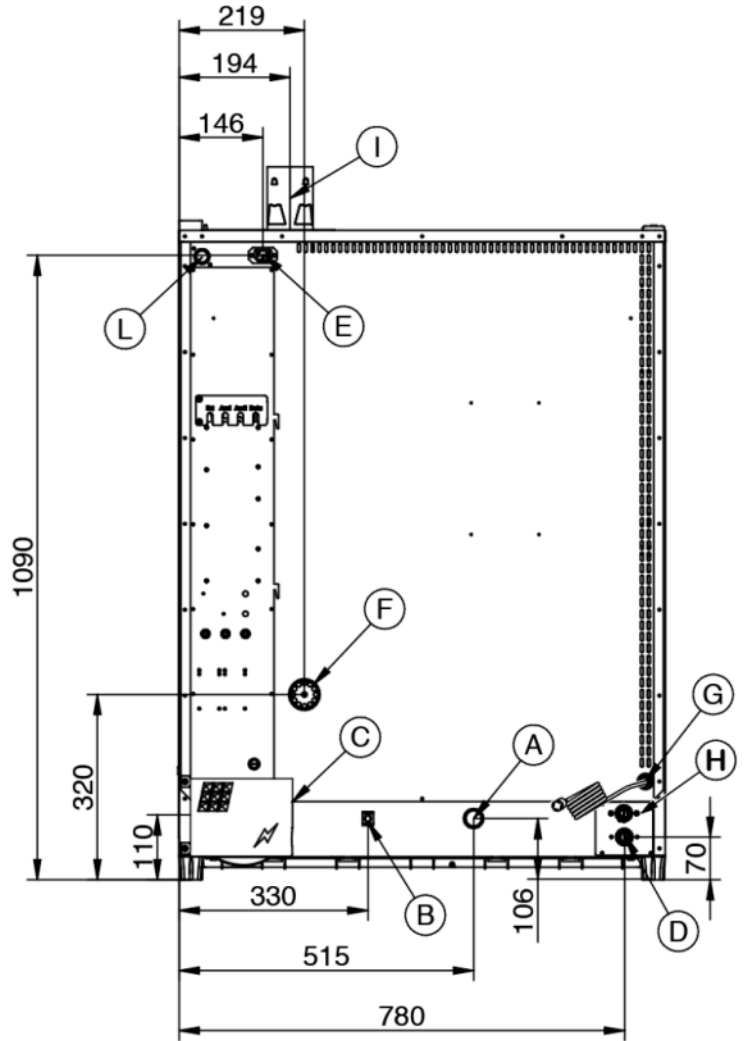

Gourmet 12T-L Classic

Gas Supply

CODE: 926013420

Trays	12T GN 1/1
Outside dimension	850 L x 930 P x 1260 H mm
Tray distance	65 mm
Power	16,5 kW - 14.187 Kcal/h (*) - Ele. 1,15 kW
Weight	134 Kg
Max temperature	270° C
Power supply	400 V ~ 3PH + N + PE 400 V ~ 2PH + N + PE 230 V ~ 3PH + PE 230 V ~ 1PH + N + PE 50-60 Hz

Options

Heart probe MultiBakePOINT	Fat collection BakeFAT	Left door opening
Data logger for USB connection		

Gourmet 12T-L Classic

Gas Supply

Legend

- A - Drain liquid Ø 30mm
- B - Equipotential terminal comb
- C - Electric supply 1,15 kW
- D - Water inlet 3/4" steam
- E - Extracting hood supply
- F - Steam exhaust Ø 50mm

- G - Inlet for Clean and Care
- H - Water inlet 3/4" washing
- I - Ø 80mm Combustion chamber fumes exhaust
- L - Gas supply inlet 3/4"

Gourmet 12T-L Classic

Gas Supply

Supply and Connections

Packaging

Packing size:	920 L x 1000 P x 1400 H mm
Net weight:	134 Kg
Gross weight:	144 Kg