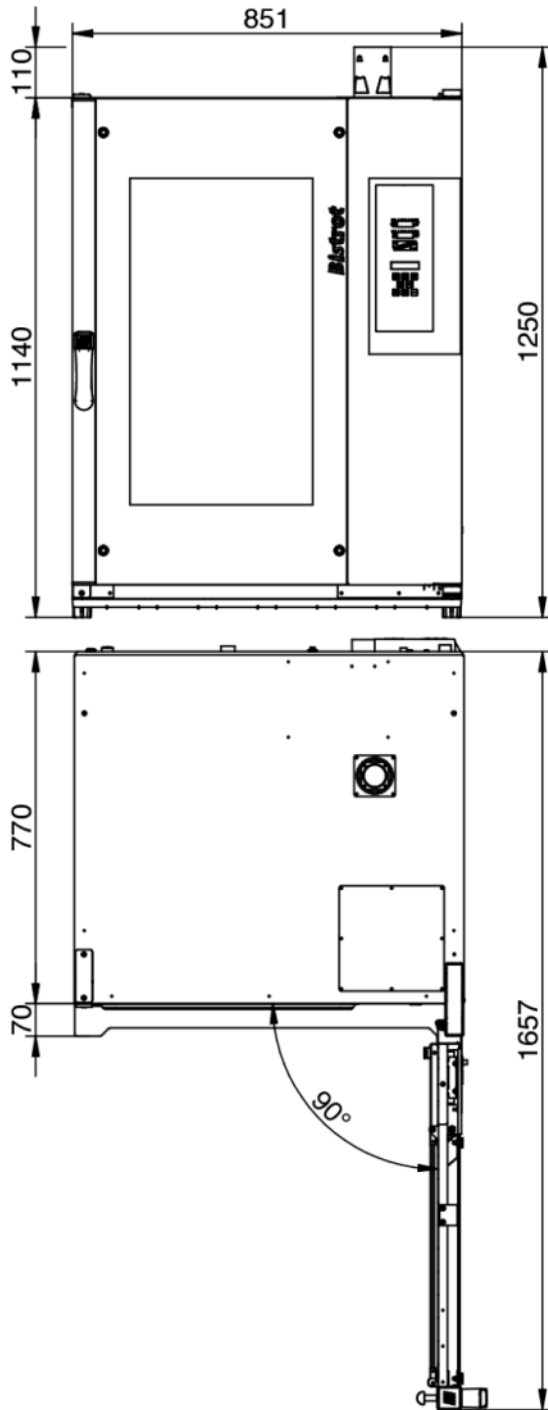

Gourmet 12T-L Classic

Gas Supply

CODE: 926013420

Trays	12T GN 1/1
Outside dimension	850 L x 930 P x 1260 H mm
Tray distance	65 mm
Power	16,5 kW - 14.187 Kcal/h (*) - Ele. 1,15 kW
Weight	134 Kg
Max temperature	270° C
Power supply	400 V ~ 3PH + N + PE 400 V ~ 2PH + N + PE 230 V ~ 3PH + PE 230 V ~ 1PH + N + PE 50-60 Hz

Options

Heart probe MultiBakePOINT	Fat collection BakeFAT	Left door opening
Data logger for USB connection		

Gourmet 12T-L Classic

Gas Supply

Legend

- A - Drain liquid Ø 30mm
- B - Equipotential terminal comb
- C - Electric supply 1,15 kW
- D - Water inlet 3/4" steam
- E - Extracting hood supply
- F - Steam exhaust Ø 50mm

- G - Inlet for Clean and Care
- H - Water inlet 3/4" washing
- I - Ø 80mm Combustion chamber fumes exhaust
- L - Gas supply inlet 3/4"

Gourmet 12T-L Classic

Gas Supply

Supply and Connections

Packaging

Packing size:	920 L x 1000 P x 1400 H mm
Net weight:	134 Kg
Gross weight:	144 Kg