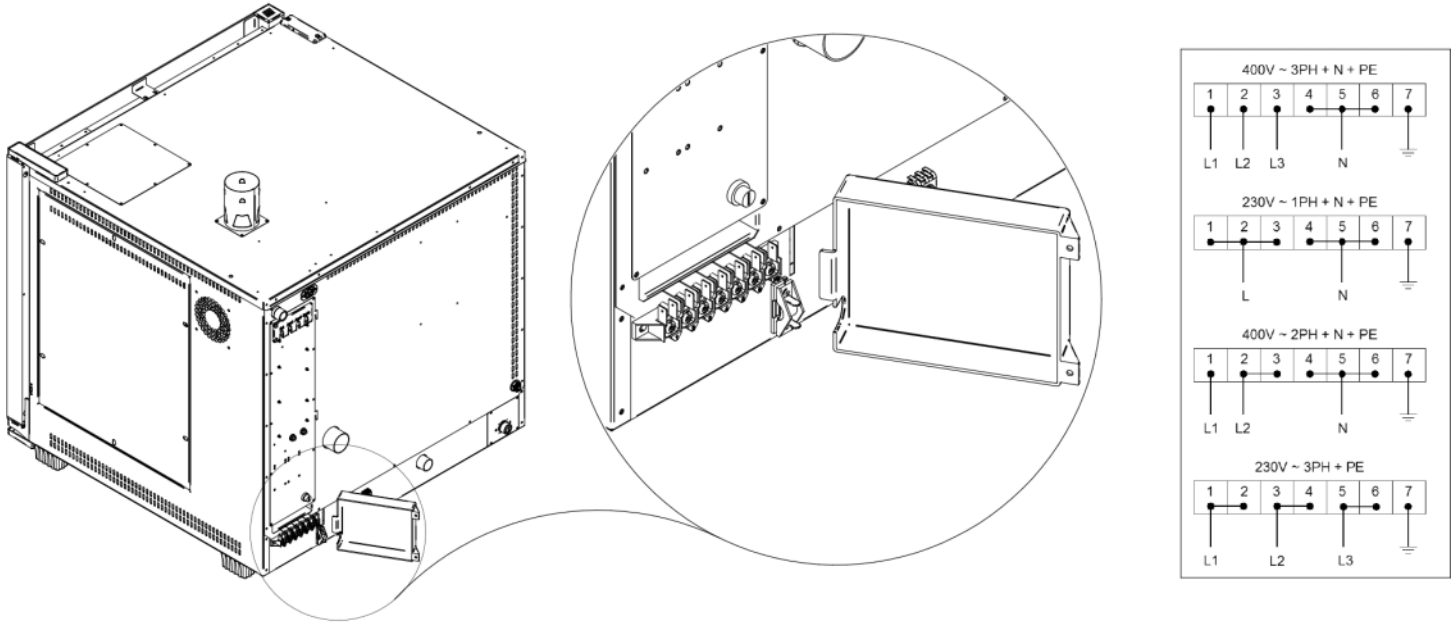

Gourmet 12T-L Classic

Gas Supply

CODE: 926013420

Trays	12T GN 1/1
Outside dimension	850 L x 930 P x 1260 H mm
Tray distance	65 mm
Power	16,5 kW - 14.187 Kcal/h (*) - Ele. 1,15 kW
Weight	134 Kg
Max temperature	270° C
Power supply	400 V ~ 3PH + N + PE 400 V ~ 2PH + N + PE 230 V ~ 3PH + PE 230 V ~ 1PH + N + PE 50-60 Hz

Options

Heart probe MultiBakePOINT	Fat collection BakeFAT	Left door opening
Data logger for USB connection		

Gourmet 12T-L Classic

Gas Supply

Legend

- A - Drain liquid Ø 30mm
- B - Equipotential terminal comb
- C - Electric supply 1,15 kW
- D - Water inlet 3/4" steam
- E - Extracting hood supply
- F - Steam exhaust Ø 50mm

- G - Inlet for Clean and Care
- H - Water inlet 3/4" washing
- I - Ø 80mm Combustion chamber fumes exhaust
- L - Gas supply inlet 3/4"

Gourmet 12T-L Classic

Gas Supply

Supply and Connections

Packaging

Packing size:	920 L x 1000 P x 1400 H mm
Net weight:	134 Kg
Gross weight:	144 Kg