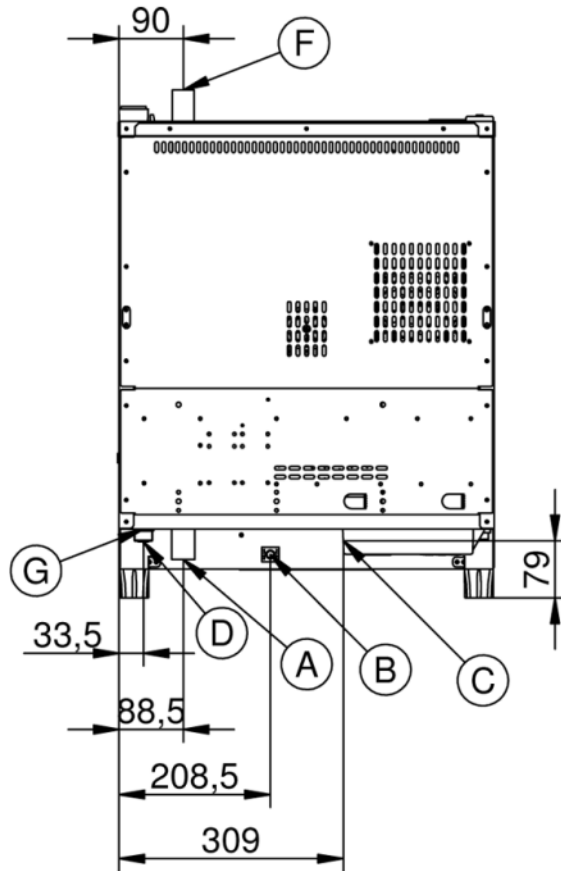

## Gourmet 5T Slim Master Pro

Electrical Power Supply

CODE: 926004830

Seats	20/80
Trays	5T GN 1/1
Outside dimension	517 L x 992 P x 700 H mm
Tray distance	65 mm
Power	8,5 kW
Weight	50 Kg
Max temperature	270° C
Power supply	400 V ~ 3PH + N + PE 400 V ~ 2PH + N + PE 230 V ~ 3PH + PE 230 V ~ 1PH + N + PE 50-60 Hz

Electrical Power Supply

**Legend**

- A - Drain liquid Ø 30mm
- B - Equipotential terminal comb
- C - Electric supply
- D - Water inlet 3/4"
- E - Extracting hood supply
- F - Steam exhaust Ø 30mm

G - Inlet for washing kit Ø 8mm

**Gourmet 5T Slim Master Pro**

Electrical Power Supply

**Supply and Connections**

**Packaging**

Packing size:	570 L x 970 P x 830 H mm
Net weight:	50 Kg
Gross weight:	69 Kg