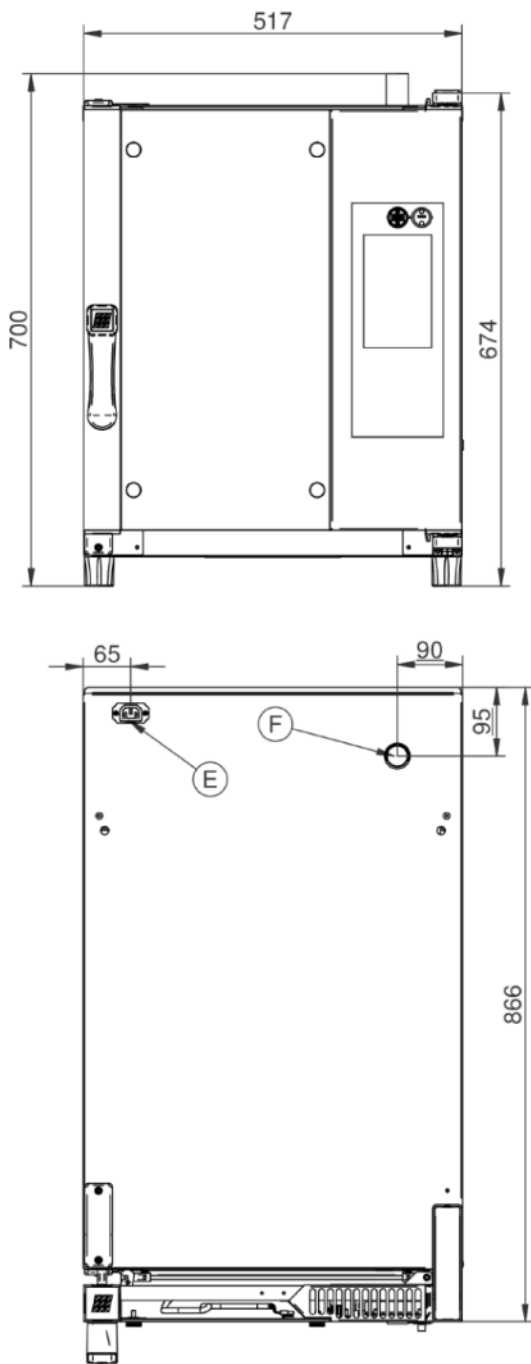

## Gourmet 5T Slim Master Pro

Electrical Power Supply

CODE: 926004830

Seats	20/80
Trays	5T GN 1/1
Outside dimension	517 L x 992 P x 700 H mm
Tray distance	65 mm
Power	8,5 kW
Weight	50 Kg
Max temperature	270° C
Power supply	400 V ~ 3PH + N + PE 400 V ~ 2PH + N + PE 230 V ~ 3PH + PE 230 V ~ 1PH + N + PE 50-60 Hz

### Options

BakeHIN vacuum core probe	Ethernet connection and wi-fi set-up BakeNET	BakeCLEAN automatic washing system
Safety rinse	Left door opening	Extendable height-adjustable feet kit

**Gourmet 5T Slim Master Pro**

Electrical Power Supply

**Legend**

- A - Drain liquid Ø 30mm
- B - Equipotential terminal comb
- C - Electric supply
- D - Water inlet 3/4"
- E - Extracting hood supply
- F - Steam exhaust Ø 30mm

G - Inlet for washing kit Ø 8mm

**Gourmet 5T Slim Master Pro**

Electrical Power Supply

**Supply and Connections**

**Packaging**

Packing size:	570 L x 970 P x 830 H mm
Net weight:	50 Kg
Gross weight:	69 Kg