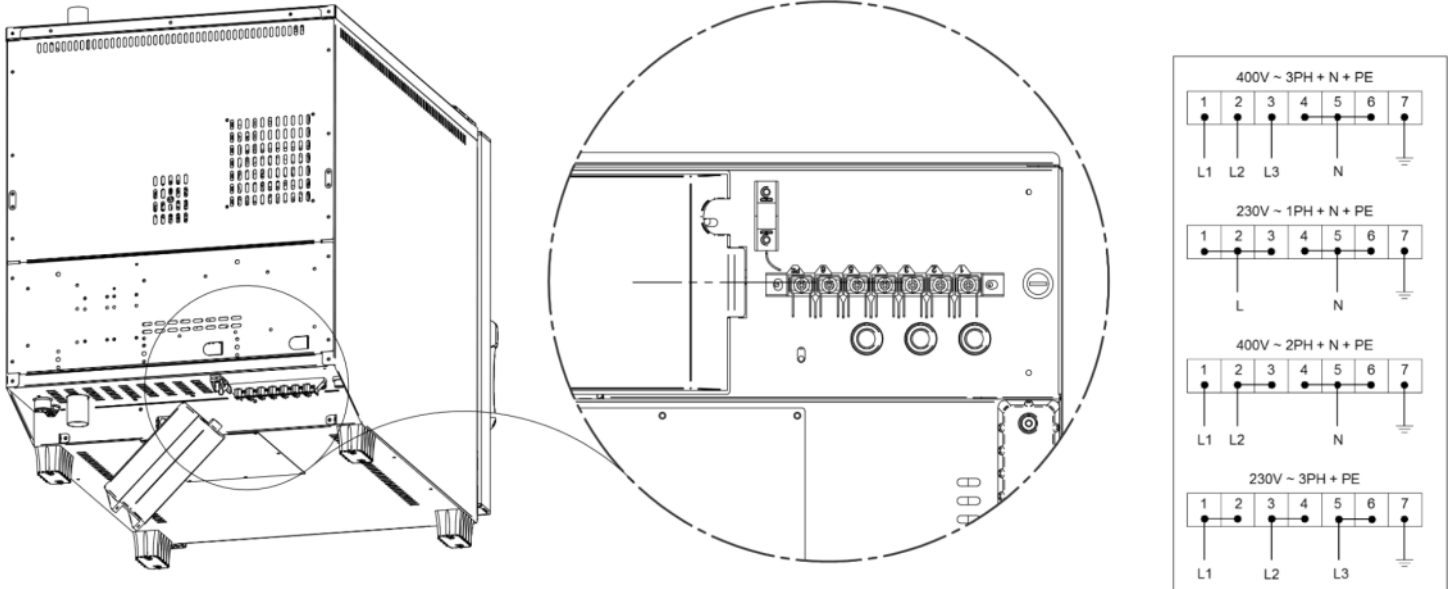

Electrical Power Supply

**Legend**

- A - Drain liquid Ø 30mm
- B - Equipotential terminal comb
- C - Electric supply
- D - Water inlet 3/4"
- E - Extracting hood supply
- F - Steam exhaust Ø 30mm

G - Inlet for washing kit Ø 8mm

**Gourmet 5T Slim Master Pro**

Electrical Power Supply

**Supply and Connections**

**Packaging**

Packing size:	570 L x 970 P x 830 H mm
Net weight:	50 Kg
Gross weight:	69 Kg